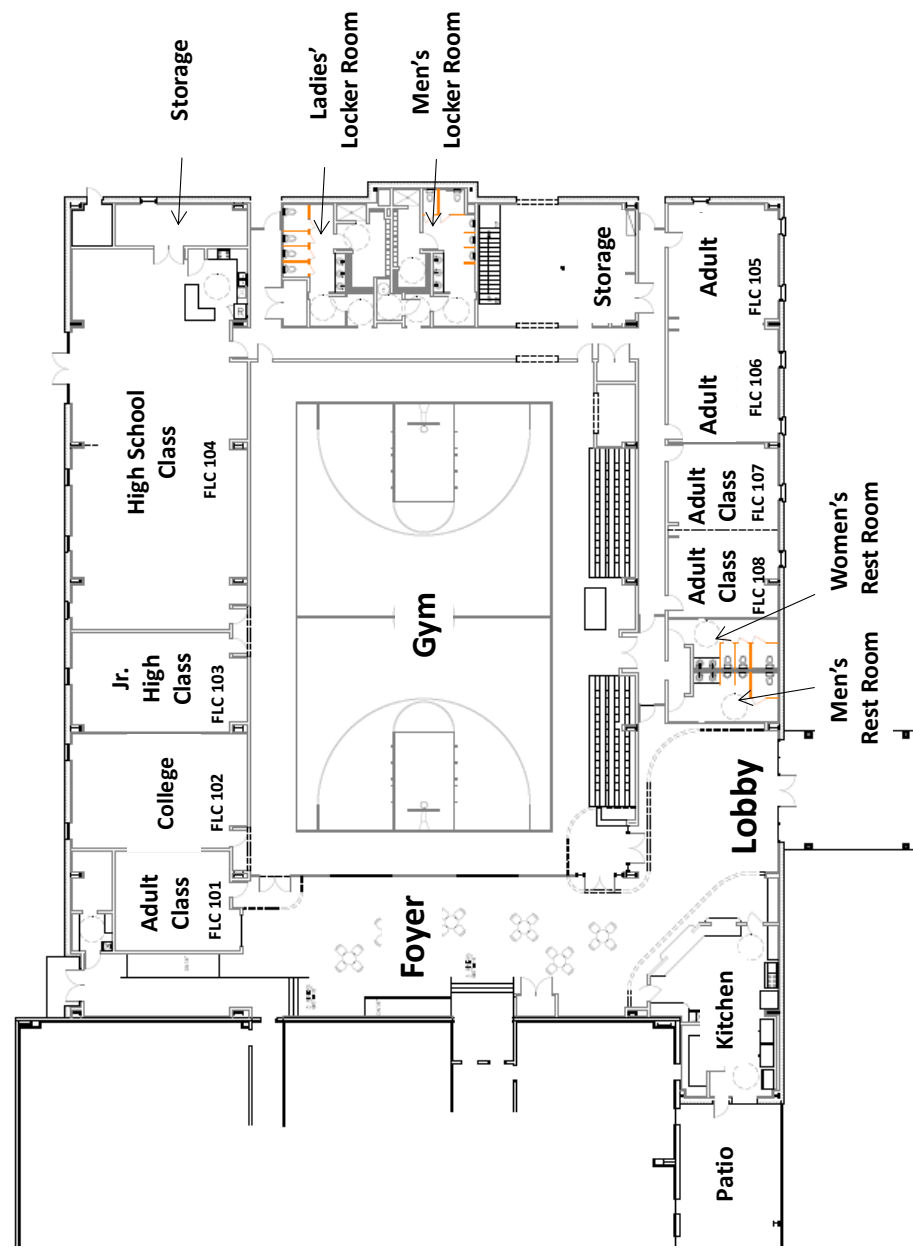

Building Map

Family Life Center

Children/Youth Classes

Age	Room	Class	Teacher/Coordinator
Birth-18 months	PK-100	Nursery	Susan Mahanay
18-24 months	PK-108	Toddler	Doris Wedge/Frankie Lewis
2-4 years	PK-107	God's Grove: Bible Story	
	PK-106	God's Grove: Hands On	
	PK-103 & 105	God's Grove: Puppets & Games	Luke & Linsay Williams
	PK-104	God's Grove: Memory Verse	Richard & Brenda Land
Kindergarten	E-100		
1st Grade	E-102		
2nd Grade	E-103		
3rd/4th	E-105/107		
5th	E-101		
6th-7th-8th Grade	Y-101		
9th-12th Grade	Y-102		

Sunday Evenings - 5:00 pm

Age	Room	Class	Teacher/Coordinator
2-4 years old	E-102	Kingdom Kids	
K-3rd grades	E-100	Faith City	
4th-5th	E-103	Team 54	Tommy & Tammy Cole

Wednesday Nights - 7:00 pm

Age	Room
PK Toddlers	PK-108
2 years old	PK-104
3 years old	PK-106
4 years old	PK-107
Kindergarten & 1st	E-102
2nd	E-103
3rd & 4th	E-105
5th	E-101

Wednesday Nights - 7:00 pm

Group	Room	Topic	Teacher/Coordinator
Adult	Auditorium	Galatians: Freedom in Christ Beginning September 20	Karl Jones
Adult	W-105	Genesis to Maps-The Gospels	Larry Fahrlander
Adult	FLC-Prayer Room	Support Group	Scott Barkley
Adult	The Quad	The Theology of The Shack Beginning September 20	S. Smith
Adult	Duplex	Financial Peace Beginning September 20	Talin Pepper/Cameron Pilgrim
Adult	Chapel	More Than A Melody: The Meaning Behind the Music—Beginning Sept. 20	Mark Simmons